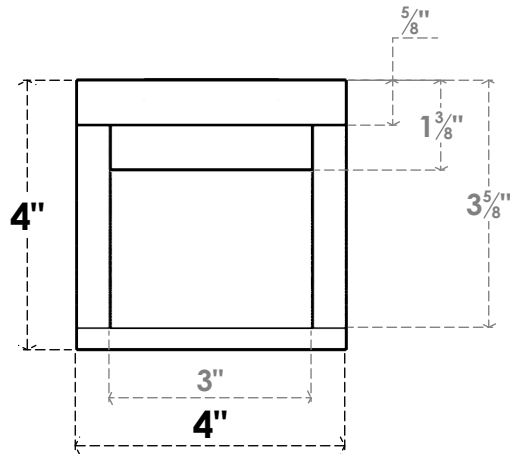

ITEM NUMBER: RFTURO040X04000X32000X004RIV00RCPR

4"W X 4"H X 32"L TIMBERTHANE ROUGH CEDAR RIVERA FAUX WOOD OPEN RAFTER TAIL, 4"L END, PRIMED TAN

FRONT PROFILE

ISOMETRIC

EKENA MILLWORK
 2300 WEST MAIN ST.
 CLARKSVILLE, TX 75426
 TOLL FREE: 866-607-0453
 WWW.EKENAMILLWORK.COM

NOTES

1. INSTALLATION TO BE COMPLETED IN ACCORDANCE WITH MANUFACTURER'S SPECIFICATIONS.
2. DRAWING MAY NOT BE TO SCALE
3. THIS DRAWING IS INTENDED FOR DESIGN AND PLANNING PURPOSES ONLY.
4. ALL INFORMATION CONTAINED HEREIN WAS CURRENT AT THE TIME OF DEVELOPMENT BUT MUST BE REVIEWED AND APPROVED BY THE PRODUCT MANUFACTURER TO BE CONSIDERED ACCURATE.
5. TIMBERTHANE ARCHITECTURAL PRODUCTS ARE MADE FROM HIGH DENSITY URETHANE AND COME FACTORY PRIMED