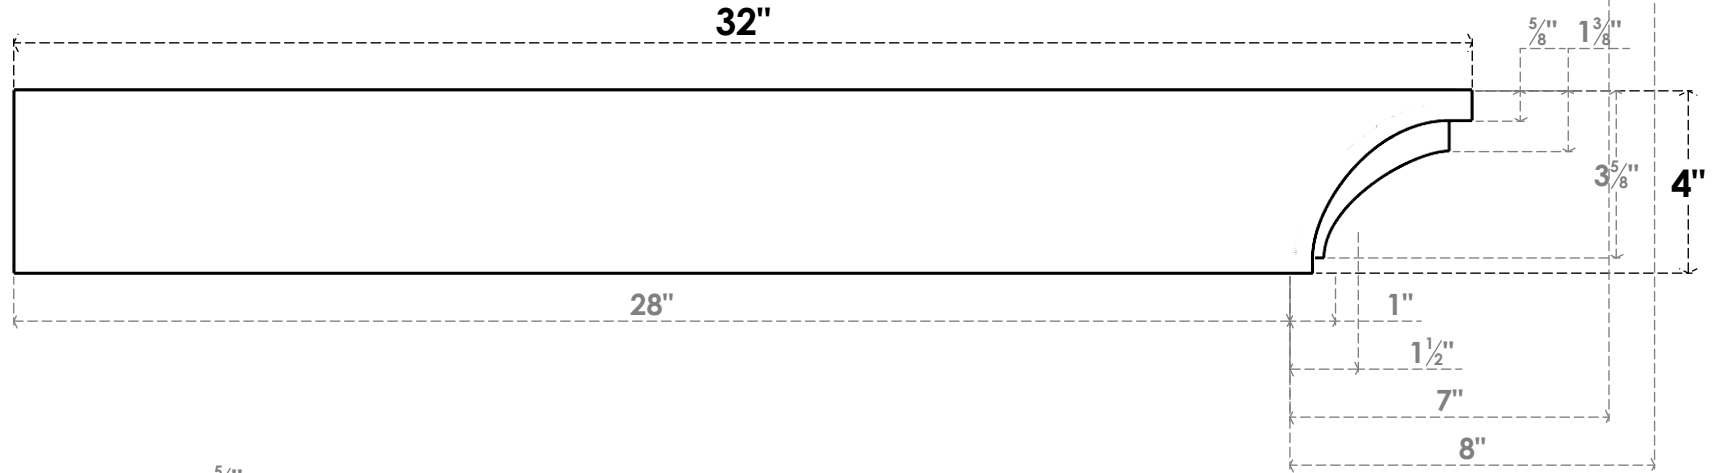

ITEM NUMBER: RFTURO040X04000X32000X004RIV00RCPR

4"W X 4"H X 32"L TIMBERTHANE ROUGH CEDAR RIVERA FAUX WOOD OPEN RAFTER TAIL, 4"L END, PRIMED TAN

FRONT PROFILE

ISOMETRIC

EKENA MILLWORK
 2300 WEST MAIN ST.
 CLARKSVILLE, TX 75426
 TOLL FREE: 866-607-0453
 WWW.EKENAMILLWORK.COM

NOTES

1. INSTALLATION TO BE COMPLETED IN ACCORDANCE WITH MANUFACTURER'S SPECIFICATIONS.
2. DRAWING MAY NOT BE TO SCALE
3. THIS DRAWING IS INTENDED FOR DESIGN AND PLANNING PURPOSES ONLY.
4. ALL INFORMATION CONTAINED HEREIN WAS CURRENT AT THE TIME OF DEVELOPMENT BUT MUST BE REVIEWED AND APPROVED BY THE PRODUCT MANUFACTURER TO BE CONSIDERED ACCURATE.
5. TIMBERTHANE ARCHITECTURAL PRODUCTS ARE MADE FROM HIGH DENSITY URETHANE AND COME FACTORY PRIMED