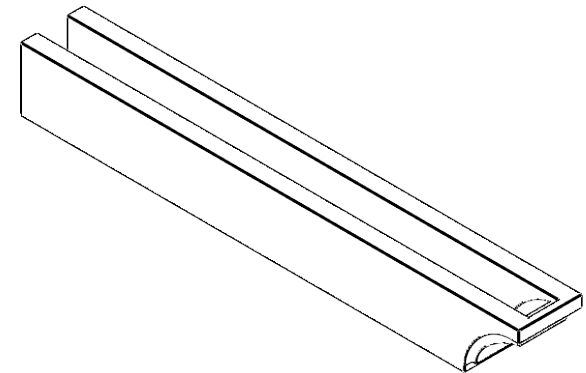

ITEM NUMBER: RFTURO040X04000X32000X004RIV00RCPR

4"W X 4"H X 32"L TIMBERTHANE ROUGH CEDAR RIVERA FAUX WOOD OPEN RAFTER TAIL, 4"L END, PRIMED TAN

FRONT PROFILE

ISOMETRIC

EKENA MILLWORK
 2300 WEST MAIN ST.
 CLARKSVILLE, TX 75426
 TOLL FREE: 866-607-0453
 WWW.EKENAMILLWORK.COM